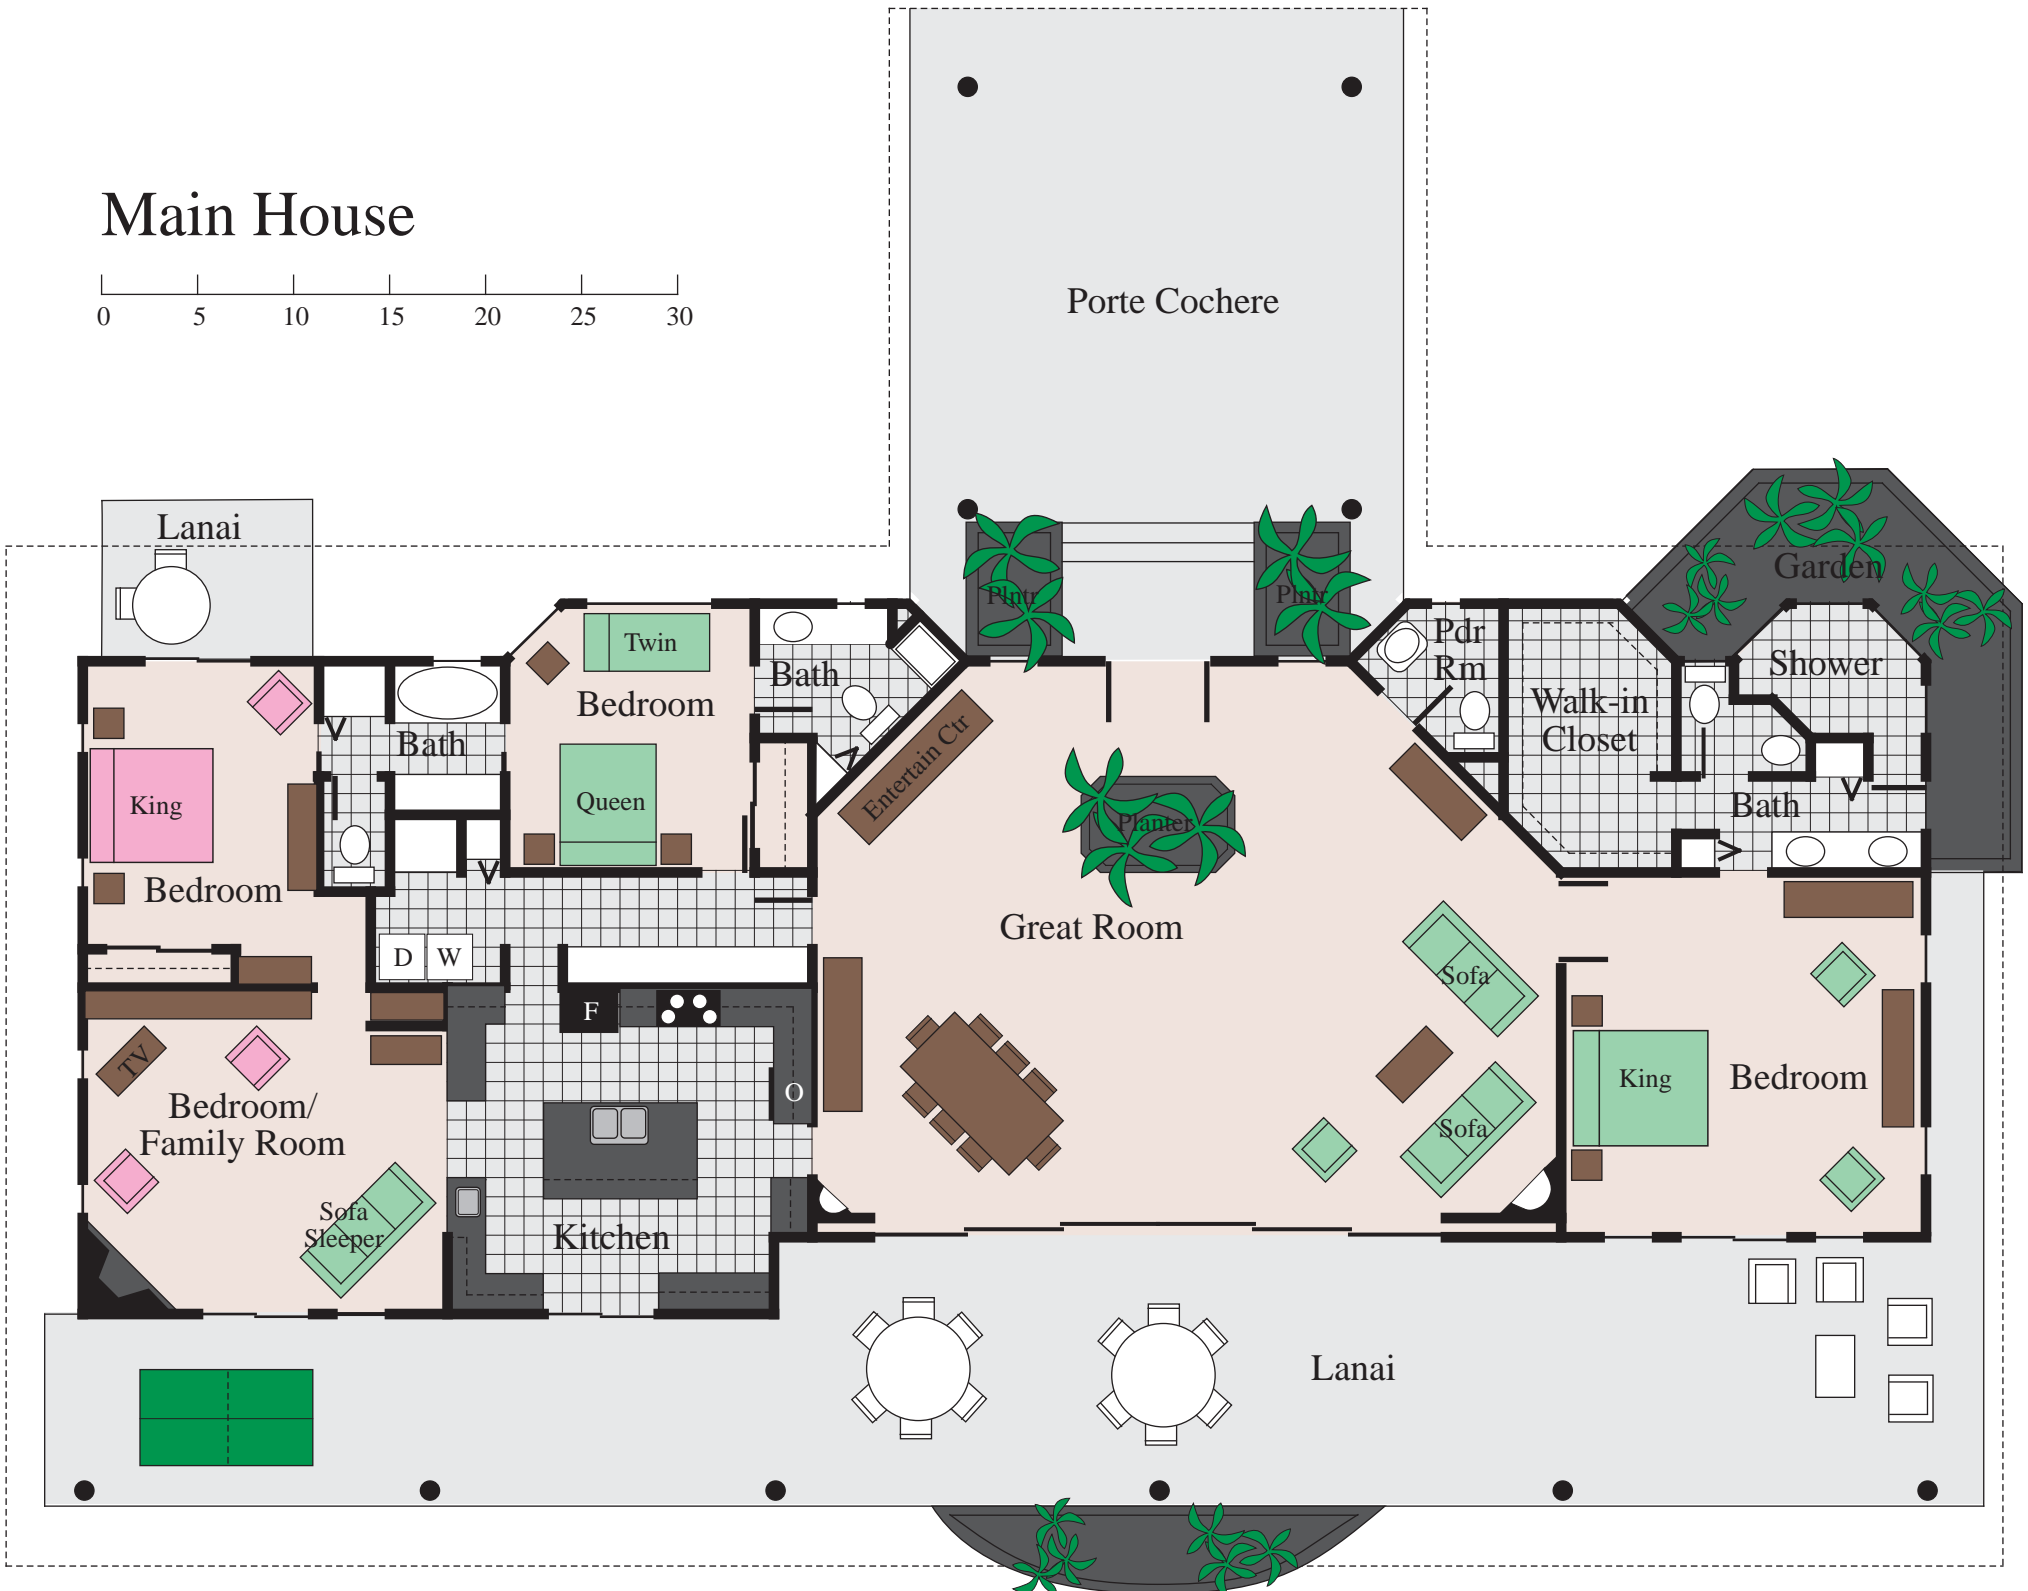

Main House

Porte Cochere

Lanai

Twin

Bedroom

Bath

Bath

Queen

Entertain Ctr

Pdr Rm

Walk-in Closet

Shower

Bath

King

Bedroom

D W

F

Great Room

Sofa

Sofa

King

Bedroom

Bedroom/
Family Room

Sofa
Sleeper