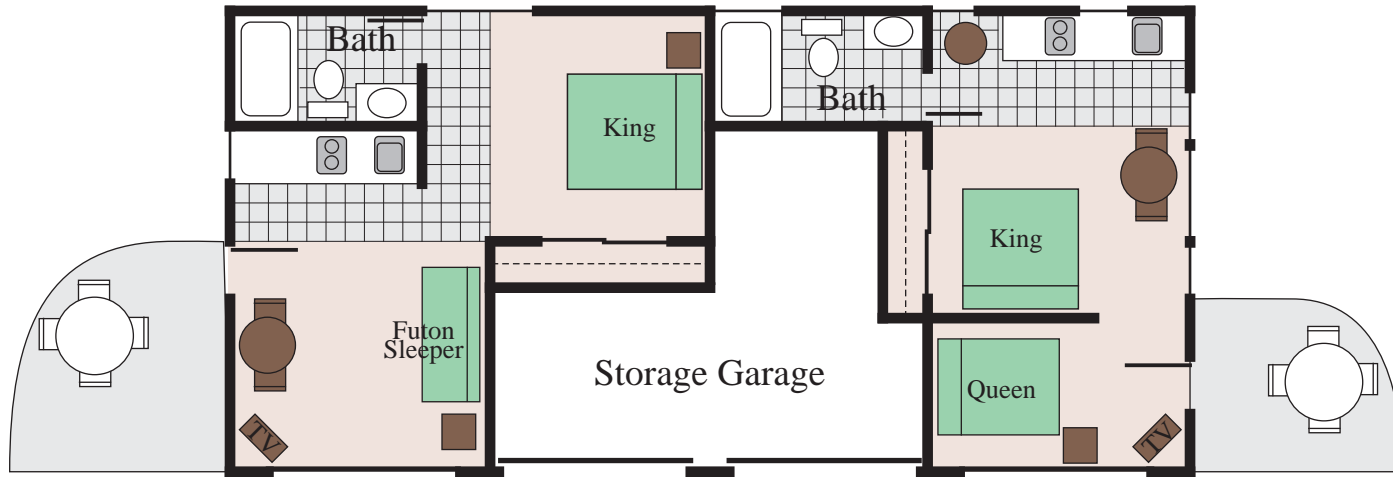

Main House

Porte Cochere

Lanai

Twin

Bedroom

Bath

Bath

Queen

Entertain Ctr

Pdr Rm

Walk-in Closet

Shower

Bath

King

Bedroom

D W

F

Great Room

Sofa

Sofa

King

Bedroom

Bedroom/
Family Room

Sofa
Sleeper

Kitchen

Lanai

Garden

Garden Studios

Pool House